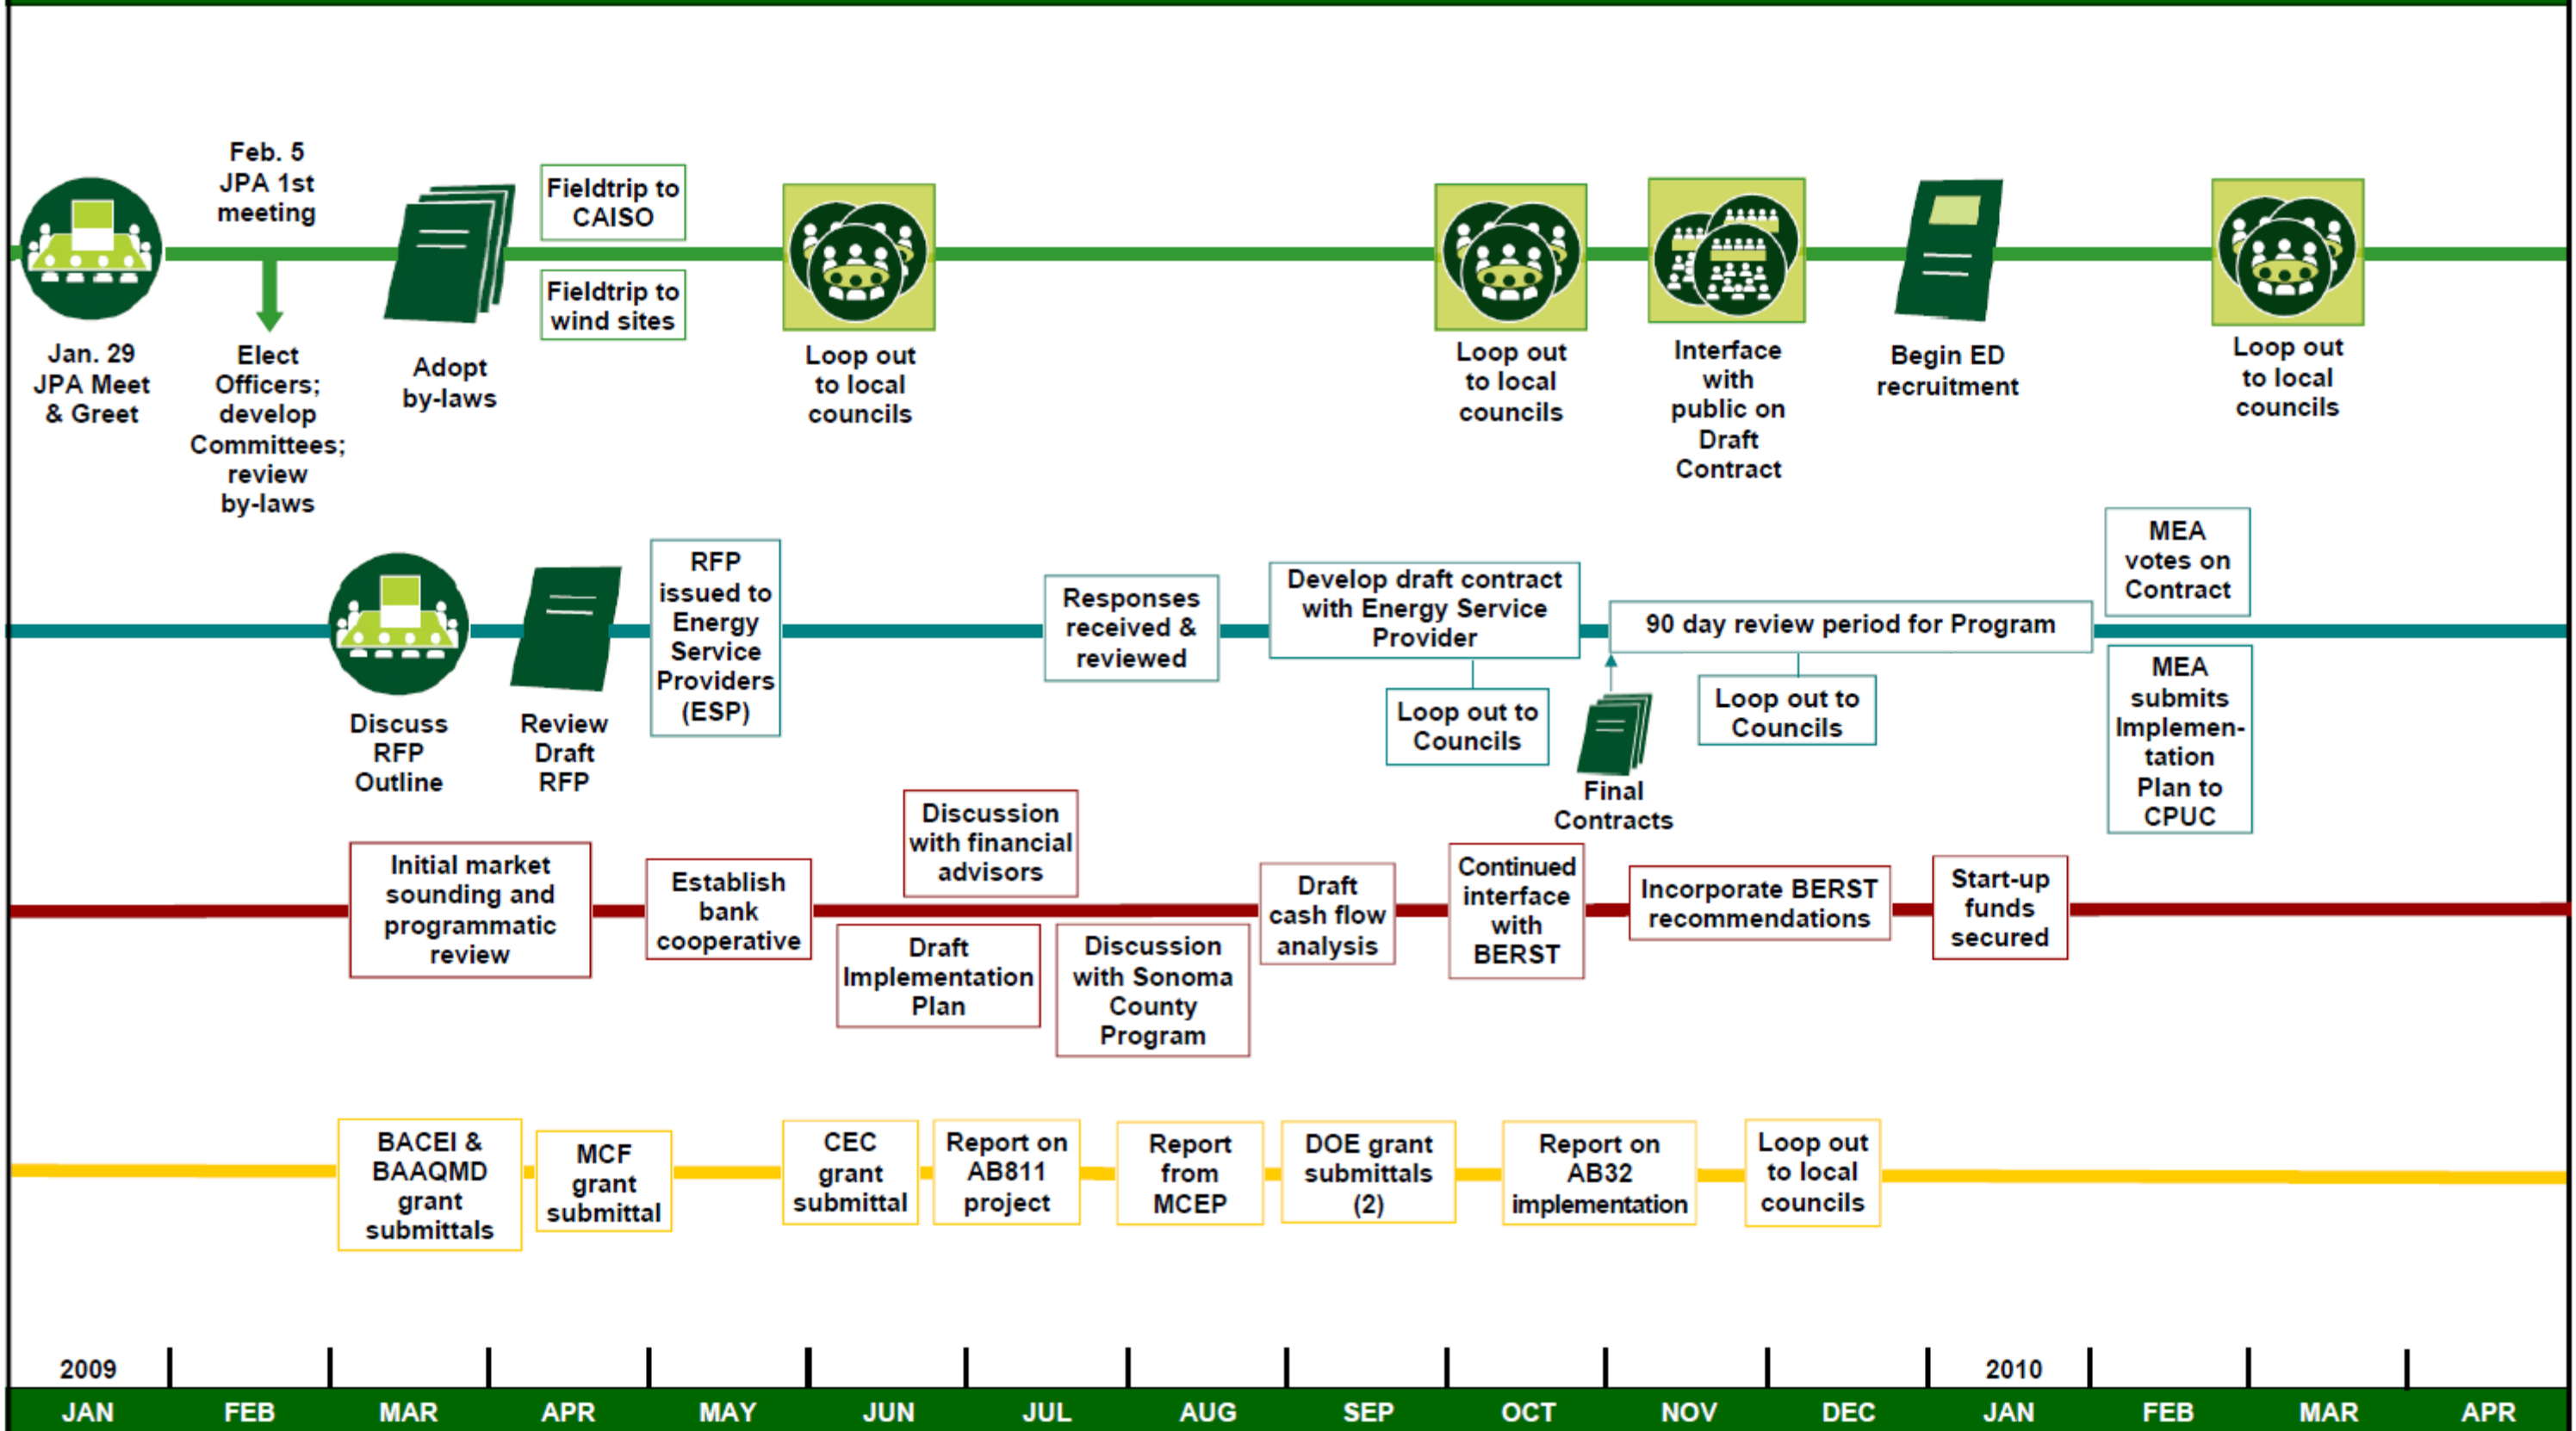

Marin Energy Authority Joint Powers Agency — Critical Actions & Decision Points

2009 JAN FEB MAR APR MAY JUN JUL AUG SEP OCT NOV DEC 2010 JAN FEB MAR APR

■ Marin Energy Authority
 ■ Marin Clean Energy
 ■ SEED
 ■ Other MEA Projects